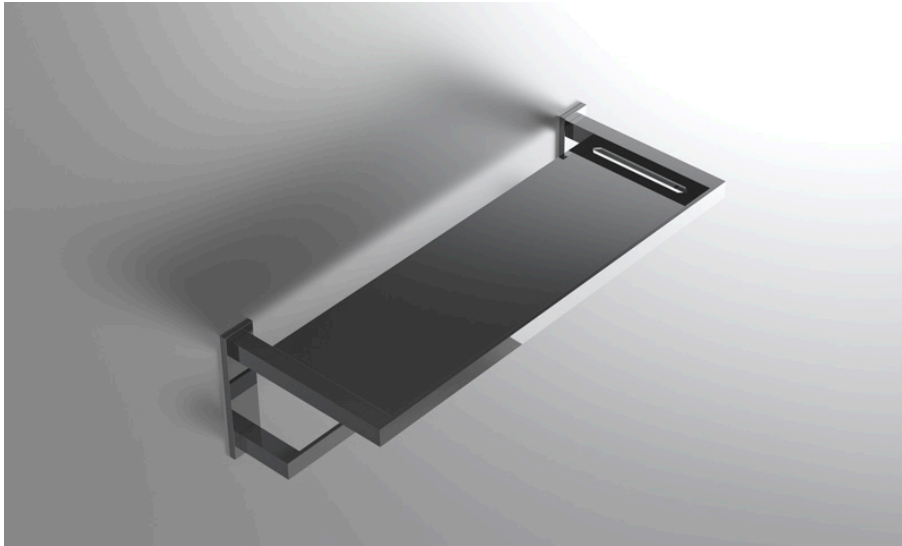

neelnox

LET
THERE
BE **DESIGN.**

FEATURES

- Premium 304 Grade Stainless Steel
- Solid Mount Construction
- Concealed Installation Hardware
- State of the art wall anchors included for installation on Dry wall or Tile

COLLECTION GRANDE

TOWEL RACK WITH BAR

Model	Product	Finishes Available
GRN-TRKB24	Towel Rack With Bar	Multiple finishes available. Over 23 finishes to choose from.

FINISHES

Polished (-P)	Antique Copper (-ACOP)	Polished Gold (-PGLD)
Brushed (-B)	Polished Brass (-PBRS)	Brushed Copper (-BCOP)
Brushed Gold (-BGLD)	Matte White (-WHT)	Brushed Rose Gold (-BRGD)
Matte Black (-BLK)	Brushed Modern Bronze (-BMBRZ)	Brushed Black (-BRBLK)
Oil Rubbed Bronze (-ORB)	Glossy White (-GWHT)	Polished Black (-PBLK)
Brushed Brass (-BBRS)	Polished Rose Gold (-PRGD)	Antique Nickel (-ANKL)
Brushed Bronze (-BBRZ)	Unlacquered Brass (-UBRS)	Black Nickel (-NKBL)
Antique Brass (-ABRS)	Polished Nickel (-PNKL)	