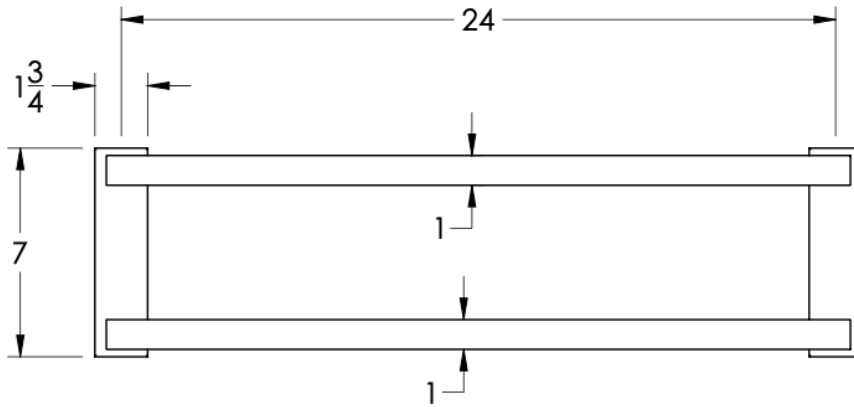

COLLECTION GRANDE

TOWEL RACK WITH BAR

Model	Product	Finishes Available
GRN-TRKB24	Towel Rack With Bar	Multiple finishes available. Over 23 finishes to choose from.

FINISHES

Polished (-P)	Antique Copper (-ACOP)	Polished Gold (-PGLD)
Brushed (-B)	Polished Brass (-PBRS)	Brushed Copper (-BCOP)
Brushed Gold (-BGLD)	Matte White (-WHT)	Brushed Rose Gold (-BRGD)
Matte Black (-BLK)	Brushed Modern Bronze (-BMBRZ)	Brushed Black (-BRBLK)
Oil Rubbed Bronze (-ORB)	Glossy White (-GWHT)	Polished Black (-PBLK)
Brushed Brass (-BBRS)	Polished Rose Gold (-PRGD)	Antique Nickel (-ANKL)
Brushed Bronze (-BBRZ)	Unlacquered Brass (-UBRS)	Black Nickel (-NKBL)
Antique Brass (-ABRS)	Polished Nickel (-PNKL)	

Dimensions in inches

FRONT

TOP

SIDE

NOTE: Dimensions subject to change without notice.